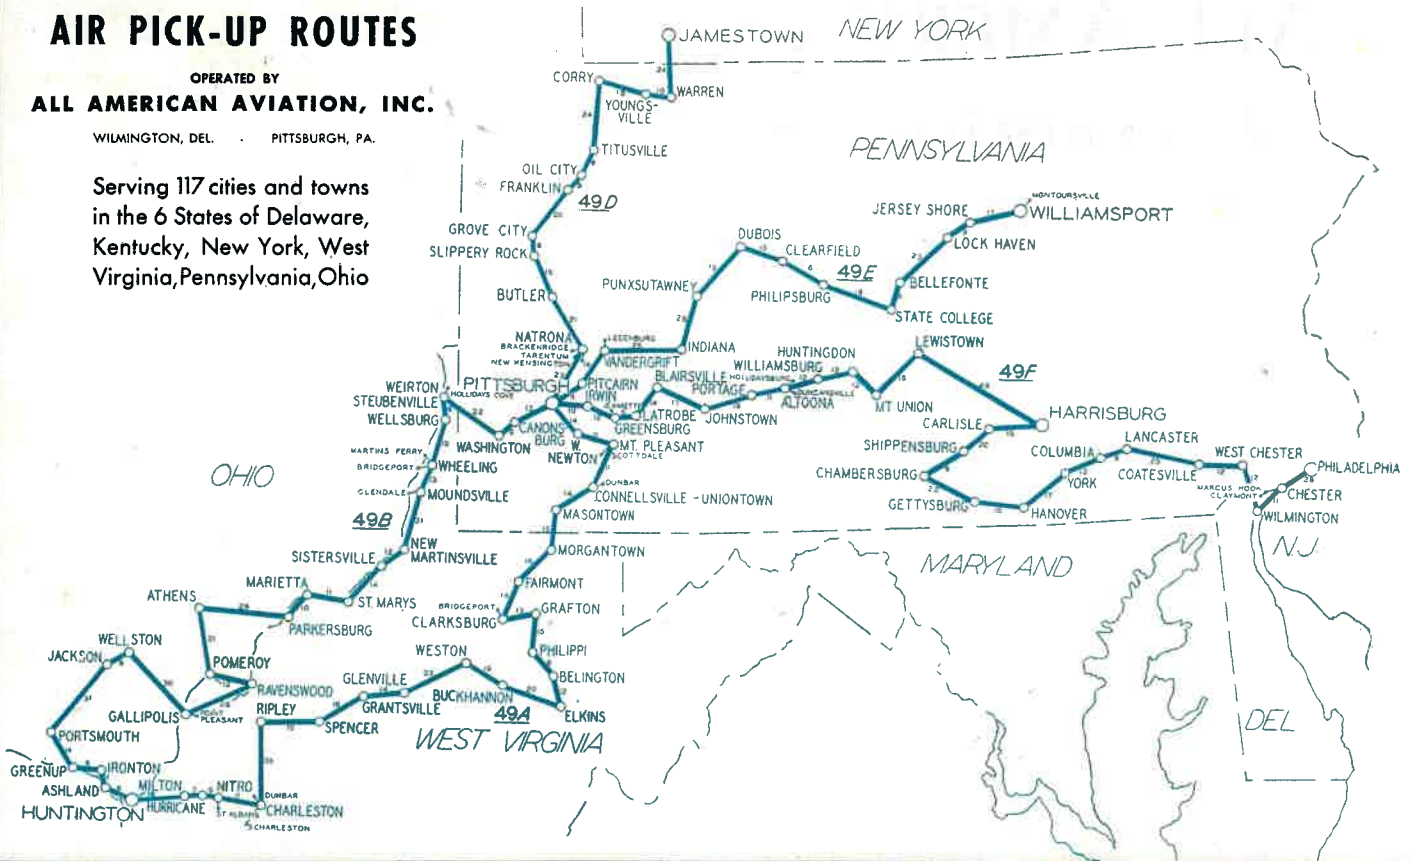

AIR PICK-UP ROUTES

OPERATED BY
ALL AMERICAN AVIATION, INC.

WILMINGTON, DEL. PITTSBURGH, PA.

Serving 117 cities and towns in the 6 States of Delaware, Kentucky, New York, West Virginia, Pennsylvania, Ohio

1941 1942 1943 1944 1945

| | | | | | |
|---|----------|---------|---------|---------|---------|
| <p>Average pounds of mail per All American trip.</p>  | 41.9 | 61.3 | 89.6 | 147.5 | 173.3 |
| <p>Percentage of increase over preceding year All American Aviation, Inc. against national increase for fiscal years ending June.</p>  | 62% | 126% | 217% | 101% | 46% |
| <p>Average pieces of Air-mail dispatched via Pick-up per year by towns in the following population groups.</p>  | 0 — 2500 | 4,443 | 11,821 | 38,143 | 51,786 |
| <p>2501 — 5000</p> | 6,191 | 18,933 | 54,490 | 94,957 | 156,088 |
| <p>5001 — 10000</p> | 9,686 | 25,784 | 71,721 | 119,585 | 181,290 |
| <p>10001 — 25000</p> | 16,017 | 42,084 | 118,316 | 226,741 | 368,770 |
| <p>25001 — 75000</p> | 37,030 | 119,874 | 293,651 | 462,113 | 836,483 |