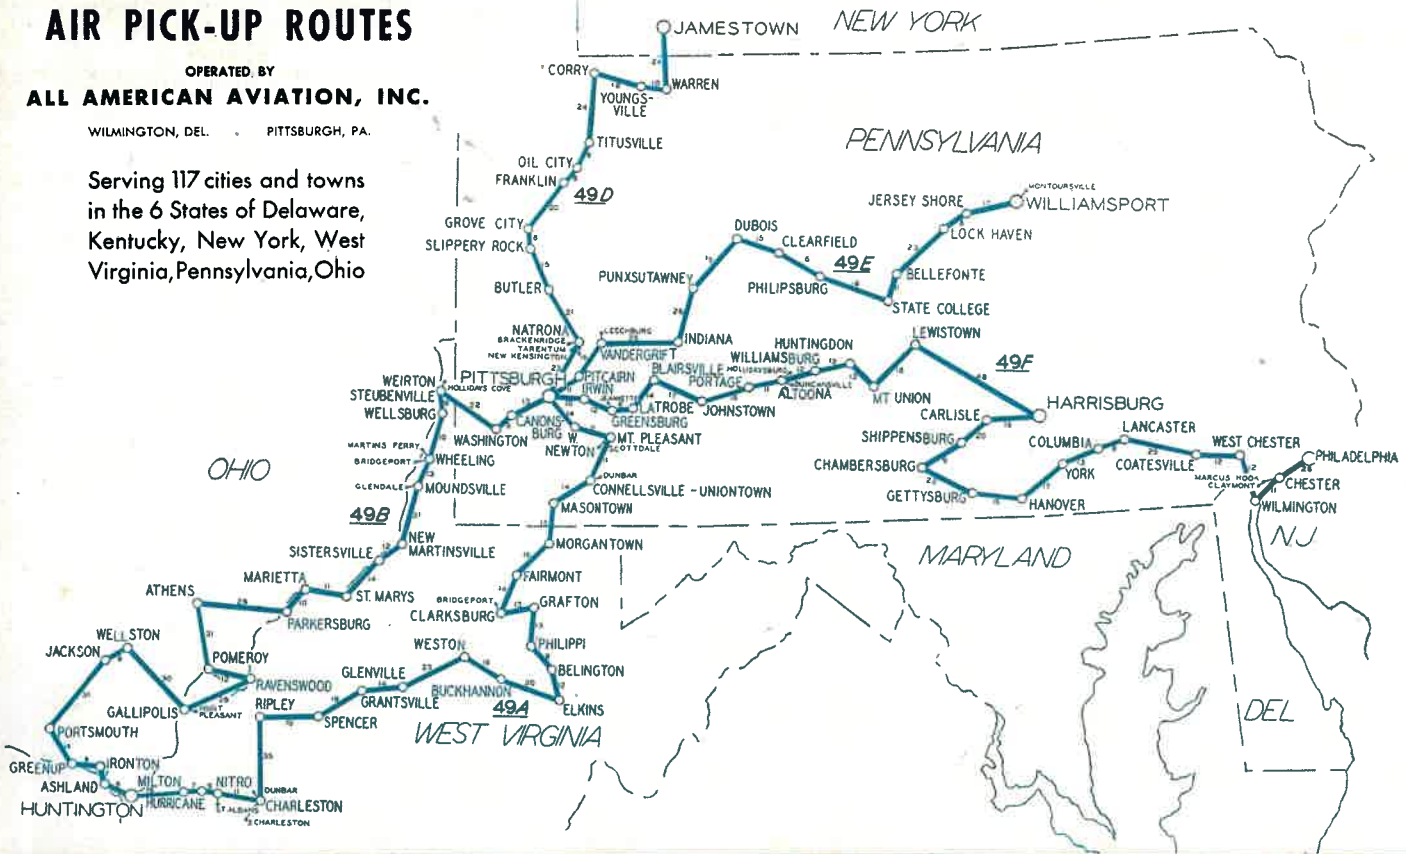

AIR PICK-UP ROUTES

OPERATED BY
ALL AMERICAN AVIATION, INC.

WILMINGTON, DEL. PITTSBURGH, PA.

Serving 117 cities and towns
in the 6 States of Delaware,
Kentucky, New York, West
Virginia, Pennsylvania, Ohio

1941 1942 1943 1944 1945

<p>Average pounds of mail per All American trip.</p> 	41.9	61.3	89.6	147.5	173.3
<p>Percentage of increase over preceding year All American Aviation, Inc. against national increase for fiscal years ending June.</p>  <p>ALL AMERICAN AVIATION, INC. NATIONAL INCREASE</p>	62%	126%	217%	101%	46%
<p>Average pieces of Air-mail dispatched via Pick-up per year by towns in the following population groups.</p>  <p>0 — 2500 2501 — 5000 5001 — 10000 10001 — 25000 25001 — 75000</p>	4,443	11,821	38,143	51,786	80,515
	6,191	18,933	54,490	94,957	156,088
	9,686	25,784	71,721	119,585	181,290
	16,017	42,084	118,316	226,741	368,770
	37,030	119,874	293,651	462,113	836,483